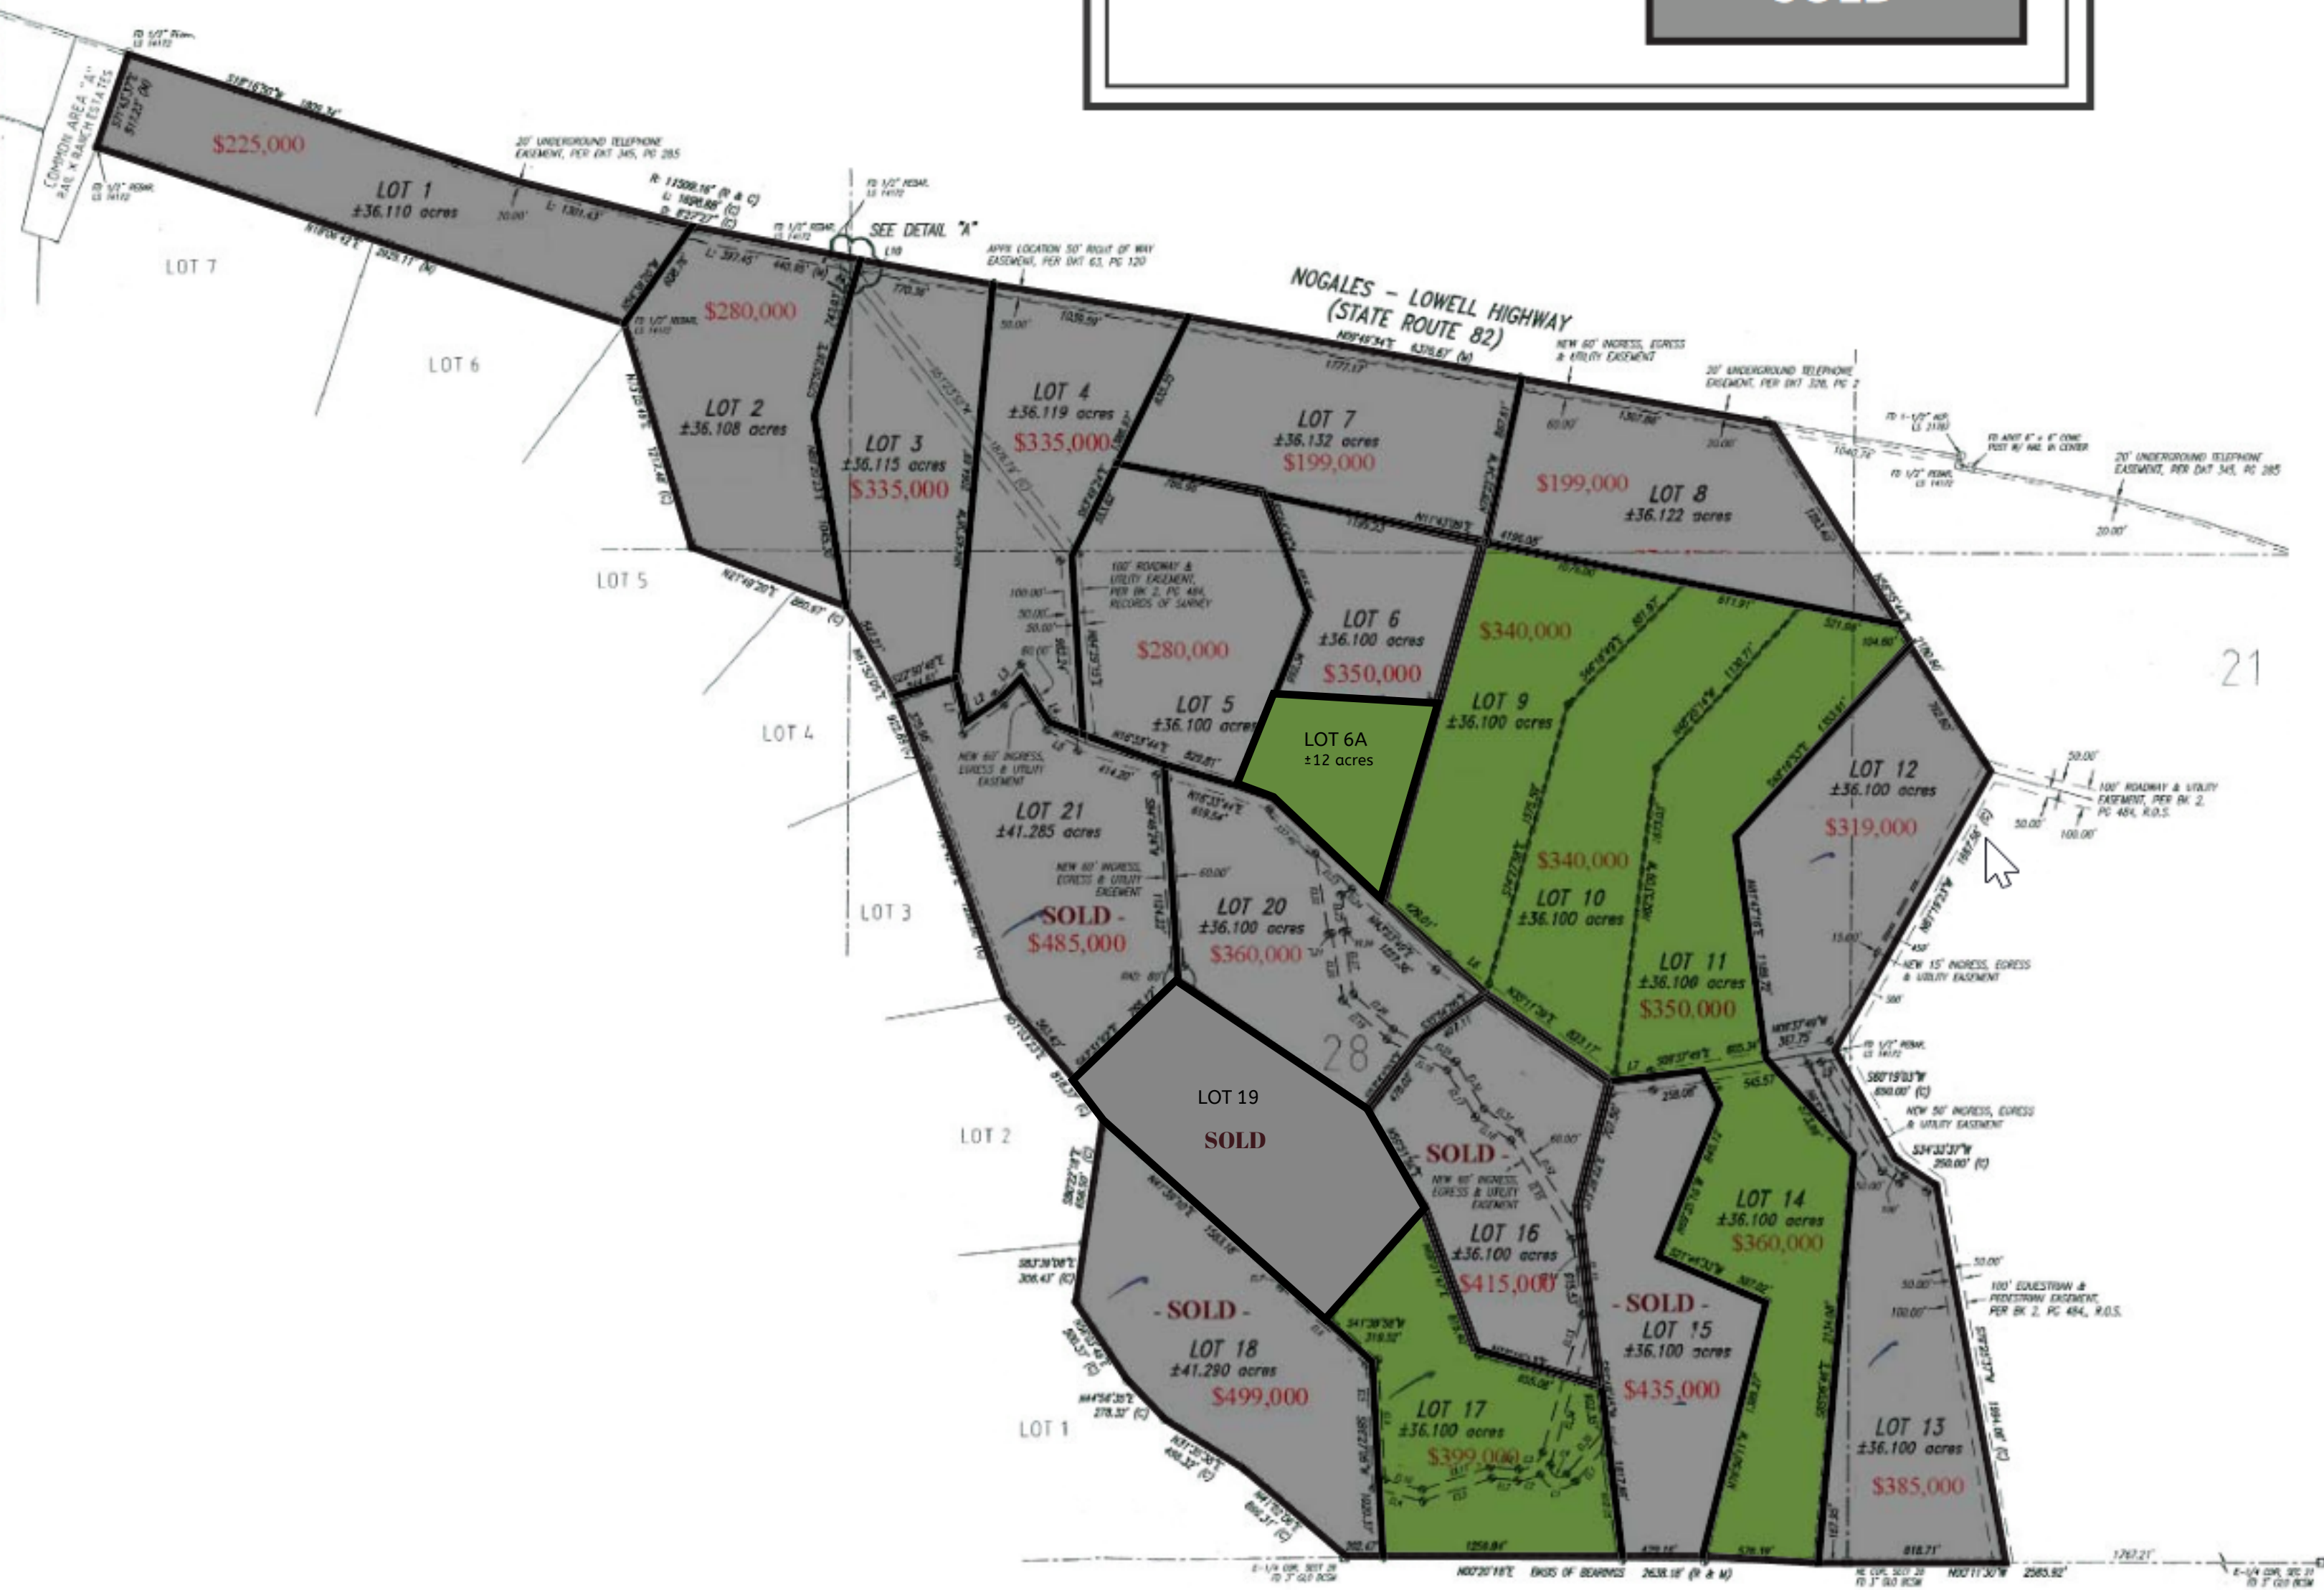

SONOITA SPRINGS

Arizona

Key

- \$200,000
- PENDING
- SOLD

**KEN THURSTON
DEVELOPMENT**
building the neighborhoods of tomorrow

1880 E. LOHMAN AVE.
LAS CRUCES, NM 88001

O | 575-382-8245
F | 575-382-9226

kenthurstondevelopment.com