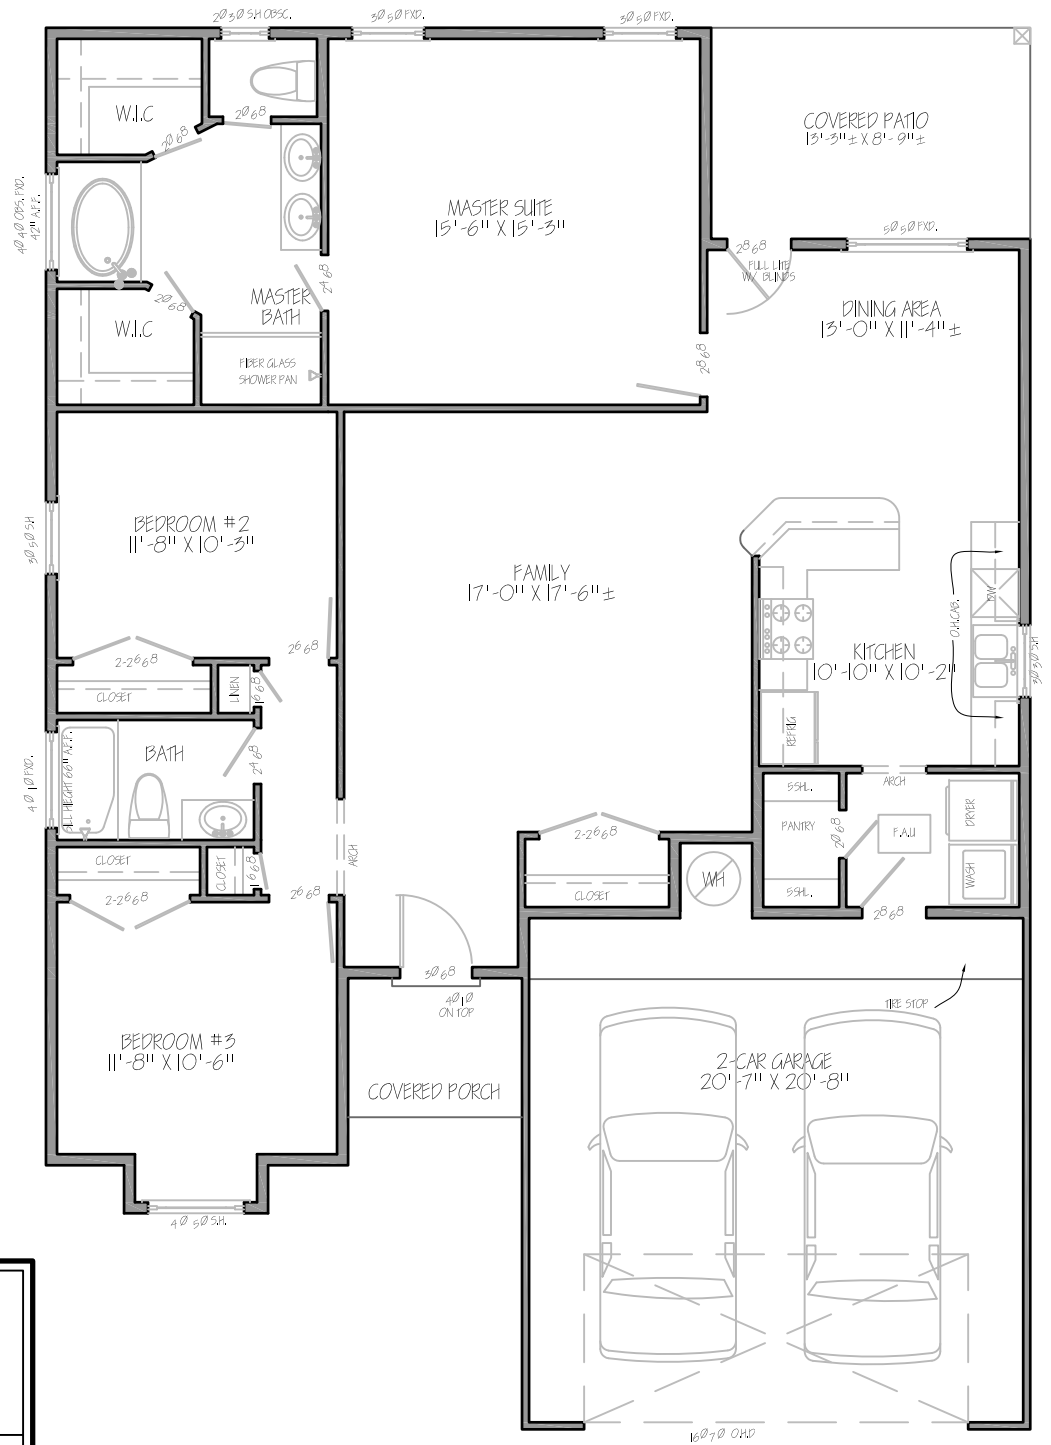

1555 QUESTA ELEVATION A

AREA	
TOTAL HEATED	1,555 SQ.FT
GARAGE	459 SQ.FT
ENTRY PORCH	42 SQ.FT
COVERED PATIO	117 SQ.FT
TOTAL AREA	2,173 SQ.FT

KT HOMES
1880 E. LOHMAN AVE
LAS CRUCES, NM 88001
PHONE: (575) 528-1108